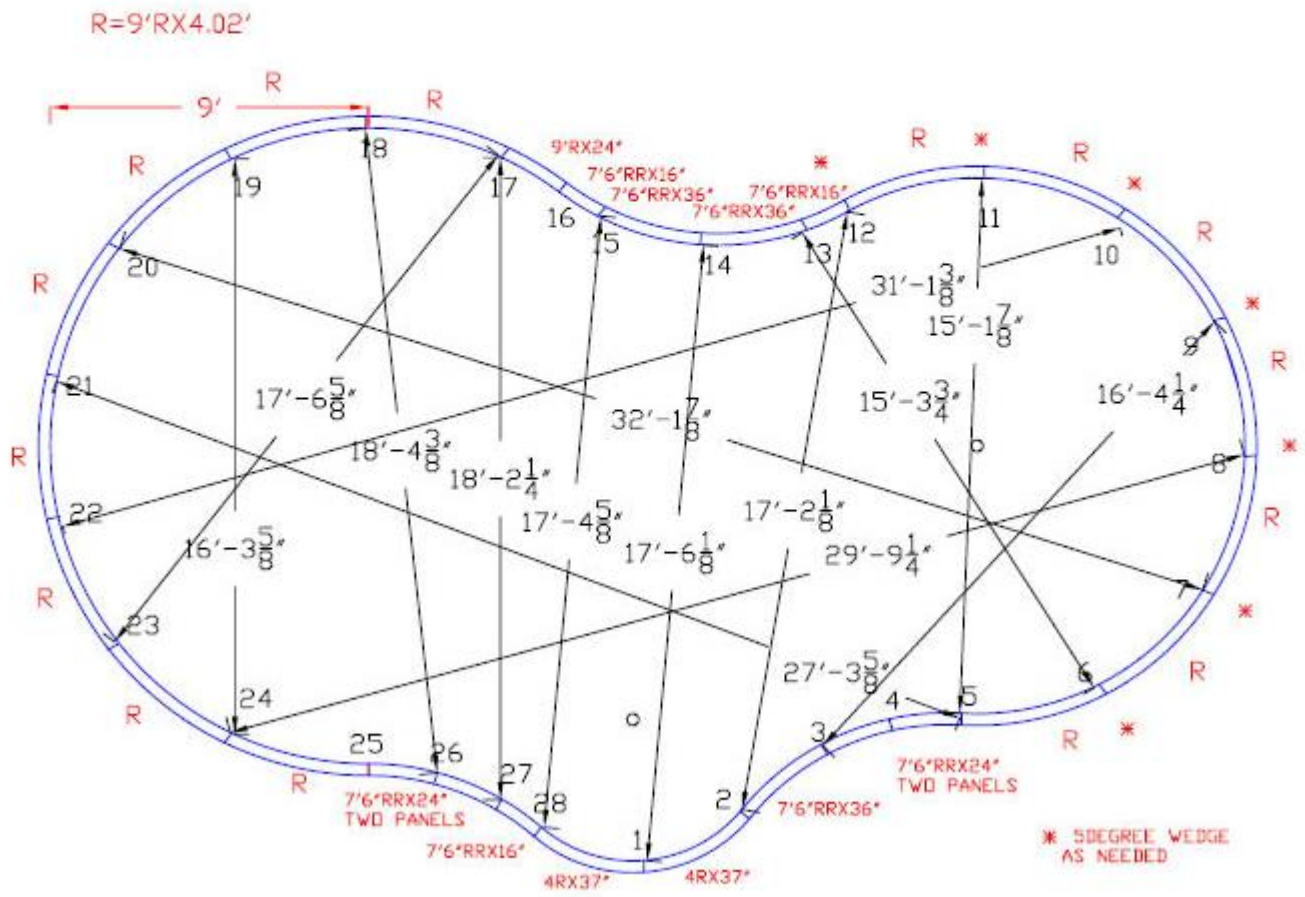

# PBS TAHITI 18' X 34' RIGHT

PBS TAHITI 18'X 34' RIGHT CENTER CIRCLE

PBS TAHITI 18' X 34' RIGHT

**PBS TAHITI 18' X 34' RIGHT**

TAHITI 18' X 34' RIGHT

	A	B	C	D
CA	16' 7 3/4"	28' 6 1/8"	16' 7 3/4"	28' 6 1/8"
CB	29' 9"	15' 11 1/8"	29' 9"	15' 11 1/8"
CC	9' 4 1/2"	24' 11"	31' 9 3/4"	39' 3 3/4"
CD	25' 4 7/8"	8' 6 1/4"	38' 7"	30' 3 11/8"
CE	33' 1 1/2"	31'	18' 11 1/4"	14' 11 1/4"
1	16' 11 1/2"	17' 2 1/8"	30' 9"	30' 10 1/4"
2	19' 10 1/2"	14' 9 1/8"	31' 2 5/8"	28' 3"
3	22' 6 3/8"	13' 2 1/2"	31' 4"	25' 5 1/2"
4	24' 6 3/4"	11' 10 3/8"	32' 2 3/8"	23' 11 1/2"
5	26' 7 1/4"	10' 3 3/8"	33' 7 5/8"	23'
6	30' 6 3/4"	8' 4 1/8"	36' 2 3/4"	21' 2"
7	34' 1 1/4"	9' 11 3/4"	37' 4"	18' 1 1/2"
8	36' 6"	13' 8 3/8"	36' 8 3/4"	14' 3 5/8"
9	37' 3 3/4"	17' 6 3/4"	34' 6 5/8"	10' 6"
10	36' 5 3/4"	20' 9 1/8"	31' 1 3/4"	8' 4 1/2"
11	34' 1 1/2"	22' 9 5/8"	27' 2 5/8"	9' 9 1/2"
12	30' 7 7/8"	23' 6'	23' 9 5/8'	13' 4 1/2"
13	29' 4 3/4"	23' 7 3/4"	22' 10"	14' 8 1/2"
14	26' 11 1/2"	25' 1/4"	20' 2 1/4"	17' 6 1/4"
15	28' 8 5/8"	27' 6 1/8"	17' 2 1/2"	19' 9 1/2"
16	25' 7 1/2"	28' 9"	15' 11 1/4"	20' 7"
17	25' 7"	30' 7"	14' 1 1/2"	21' 10"
18	24' 8"	33' 10 3/4'	10' 3"	25' 5"
19	22' 8 1/2"	36' 3 1/8"	7' 9 1/2"	29' 4"
20	19' 8 1/8"	37' 4 3/4"	8' 8"	32' 11 1/2"
21	15' 11 5/8"	37' 2 3/8"	12' 1 1/2"	35' 8 1/4"
22	12'	35' 7 3/4"	16' 1"	37' 2 1/4"
23	8' 7 1/8"	33' 1 1/8"	19' 8"	37' 5"
24	7' 9 1/8"	29' 3 5/8"	22' 9"	36' 3 1/2"
25	10' 3 3/4"	25' 3 3/4"	24' 8 1/2"	33' 10"
26	11' 11 3/8"	23' 4 1/4"	25' 8 1/2"	32' 7 1/2"
27	13' 4 5/8"	21' 5 1/8"	27' 2 1/2"	31' 11 1/2"
28	14' 3 1/4"	20' 2 1/4"	28' 5"	31' 9 3/4"