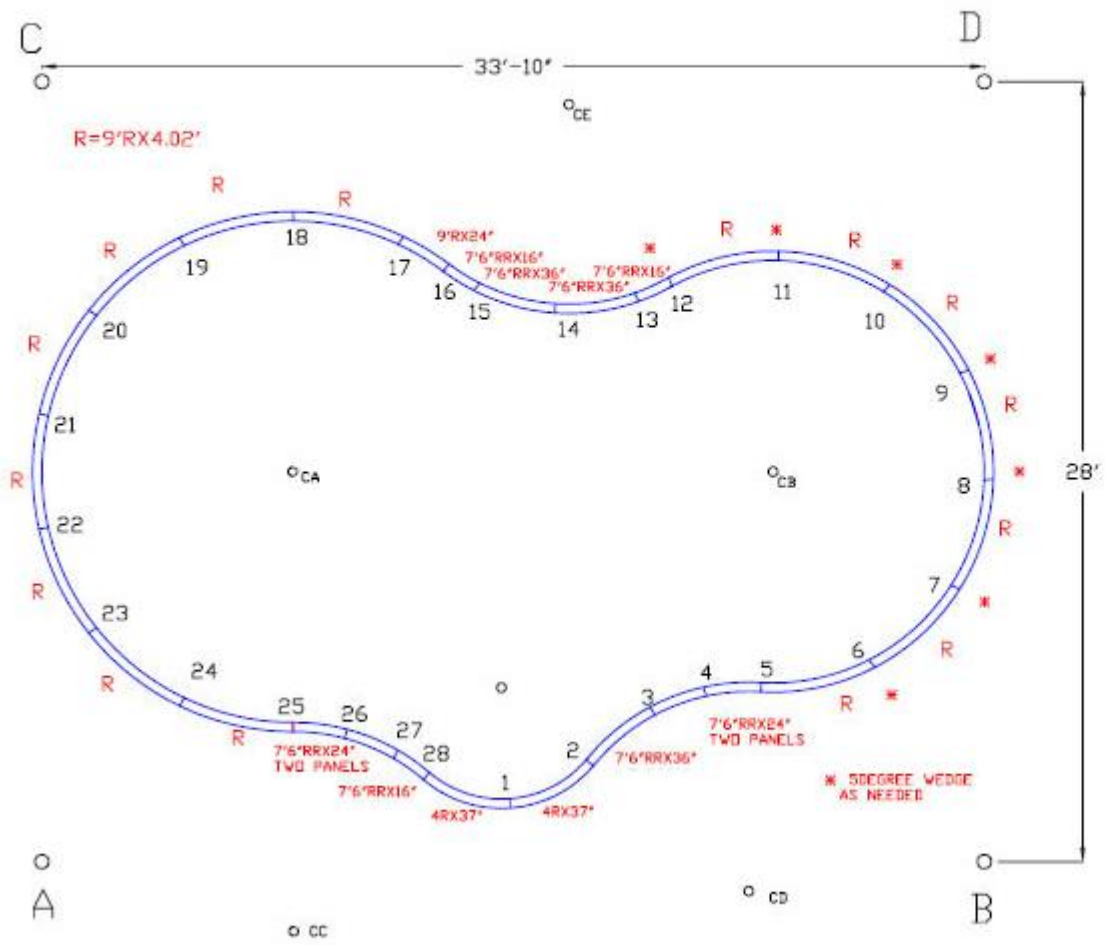

# PBS TAHITI 18' X 34' RIGHT

PBS TAHITI 18'X 34' RIGHT CENTER CIRCLE

PBS TAHITI 18' X 34' RIGHT

**PBS TAHITI 18' X 34' RIGHT**

TAHITI 18' X 34' RIGHT

	A	B	C	D
CA	16' 7 3/4"	28' 6 1/8"	16' 7 3/4"	28' 6 1/8"
CB	29' 9"	15' 11 1/8"	29' 9"	15' 11 1/8"
CC	9' 4 1/2"	24' 11"	31' 9 3/4"	39' 3 3/4"
CD	25' 4 7/8"	8' 6 1/4"	38' 7"	30' 3 11/8"
CE	33' 1 1/2"	31'	18' 11 1/4"	14' 11 1/4"
1	16' 11 1/2"	17' 2 1/8"	30' 9"	30' 10 1/4"
2	19' 10 1/2"	14' 9 1/8"	31' 2 5/8"	28' 3"
3	22' 6 3/8"	13' 2 1/2"	31' 4"	25' 5 1/2"
4	24' 6 3/4"	11' 10 3/8"	32' 2 3/8"	23' 11 1/2"
5	26' 7 1/4"	10' 3 3/8"	33' 7 5/8"	23'
6	30' 6 3/4"	8' 4 1/8"	36' 2 3/4"	21' 2"
7	34' 1 1/4"	9' 11 3/4"	37' 4"	18' 1 1/2"
8	36' 6"	13' 8 3/8"	36' 8 3/4"	14' 3 5/8"
9	37' 3 3/4"	17' 6 3/4"	34' 6 5/8"	10' 6"
10	36' 5 3/4"	20' 9 1/8"	31' 1 3/4"	8' 4 1/2"
11	34' 1 1/2"	22' 9 5/8"	27' 2 5/8"	9' 9 1/2"
12	30' 7 7/8"	23' 6'	23' 9 5/8'	13' 4 1/2"
13	29' 4 3/4"	23' 7 3/4"	22' 10"	14' 8 1/2"
14	26' 11 1/2"	25' 1/4"	20' 2 1/4"	17' 6 1/4"
15	28' 8 5/8"	27' 6 1/8"	17' 2 1/2"	19' 9 1/2"
16	25' 7 1/2"	28' 9"	15' 11 1/4"	20' 7"
17	25' 7"	30' 7"	14' 1 1/2"	21' 10"
18	24' 8"	33' 10 3/4'	10' 3"	25' 5"
19	22' 8 1/2"	36' 3 1/8"	7' 9 1/2"	29' 4"
20	19' 8 1/8"	37' 4 3/4"	8' 8"	32' 11 1/2"
21	15' 11 5/8"	37' 2 3/8"	12' 1 1/2"	35' 8 1/4"
22	12'	35' 7 3/4"	16' 1"	37' 2 1/4"
23	8' 7 1/8"	33' 1 1/8"	19' 8"	37' 5"
24	7' 9 1/8"	29' 3 5/8"	22' 9"	36' 3 1/2"
25	10' 3 3/4"	25' 3 3/4"	24' 8 1/2"	33' 10"
26	11' 11 3/8"	23' 4 1/4"	25' 8 1/2"	32' 7 1/2"
27	13' 4 5/8"	21' 5 1/8"	27' 2 1/2"	31' 11 1/2"
28	14' 3 1/4"	20' 2 1/4"	28' 5"	31' 9 3/4"